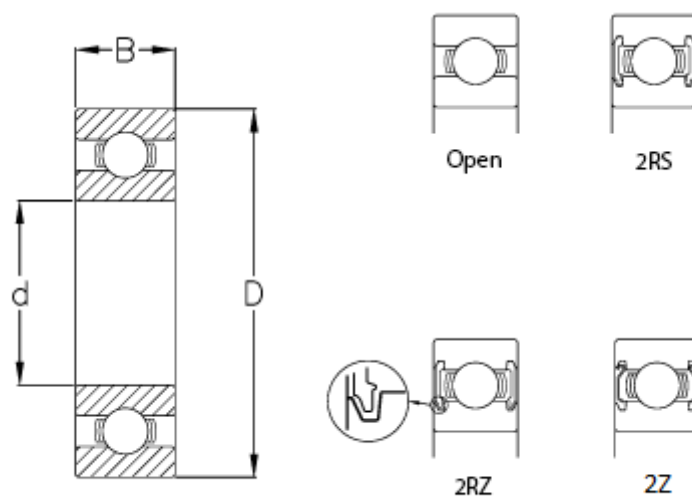

Data Sheet

Article number: 57960104502530

Description: CeramicSpeed hybrid bearing Insulate sealed
6309-2RZ/CSB.C4

Measures

B	= 25
Ball grade	= 5
C (KN)	= 55.3
C0	= 31.5
d	= 45
D	= 100
Max rpm.	= 4500
Type	= 6309